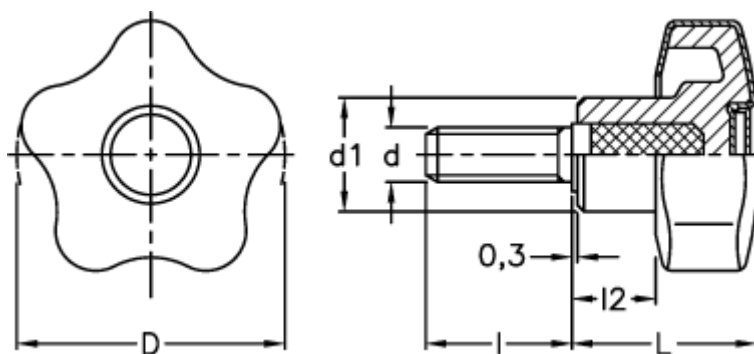

Article number: 23021700219

Description: E+G Lobe knobs

VCT.66 p-M10x20 SOFT C9 RAL9005 - black cap

## Measures

D	= 66
d1	= 21.5
d 6g	= M10
l	= 20
L	= 21.5
l2	= 15.5